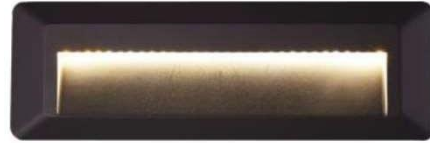

52

ESC01 ALPIN LED luminaire
power MAX 8W urban grey
color with warm light 3000K,
recessed in stair walls.

ĀLCAL
WATER HOUSE

53

ESC02 ALPIN LED luminaire
power MAX 2W aluminum color
with warm light 3000K, recessed
in stair walls.