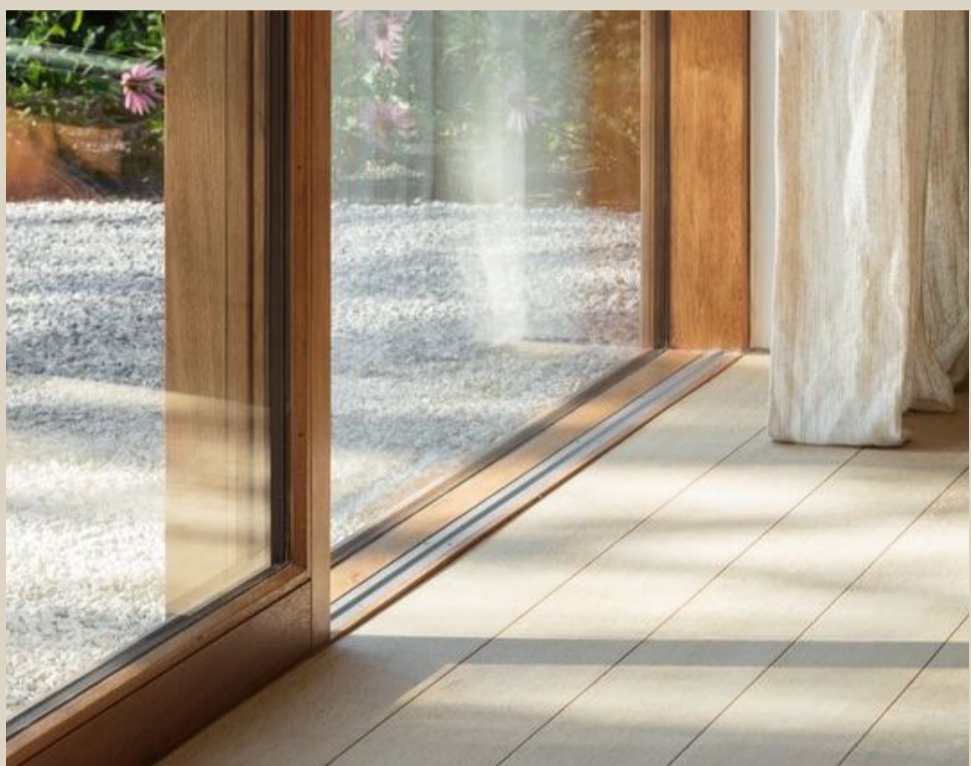

28. Window PVC. Wood type as sampled, 6mm transparent glass. Tempering when the dimension requires it 2.05