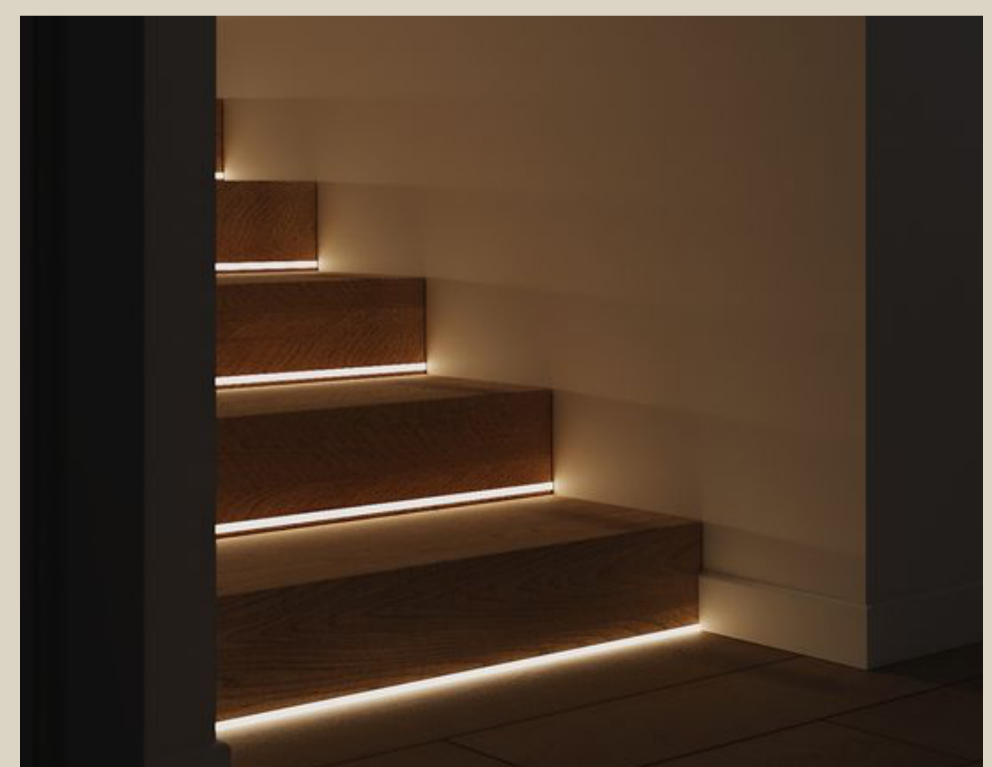

36. ESC02 ALPIN LED luminaire power MAX 2W aluminum color with 3000K warm light, recessed in stair walls