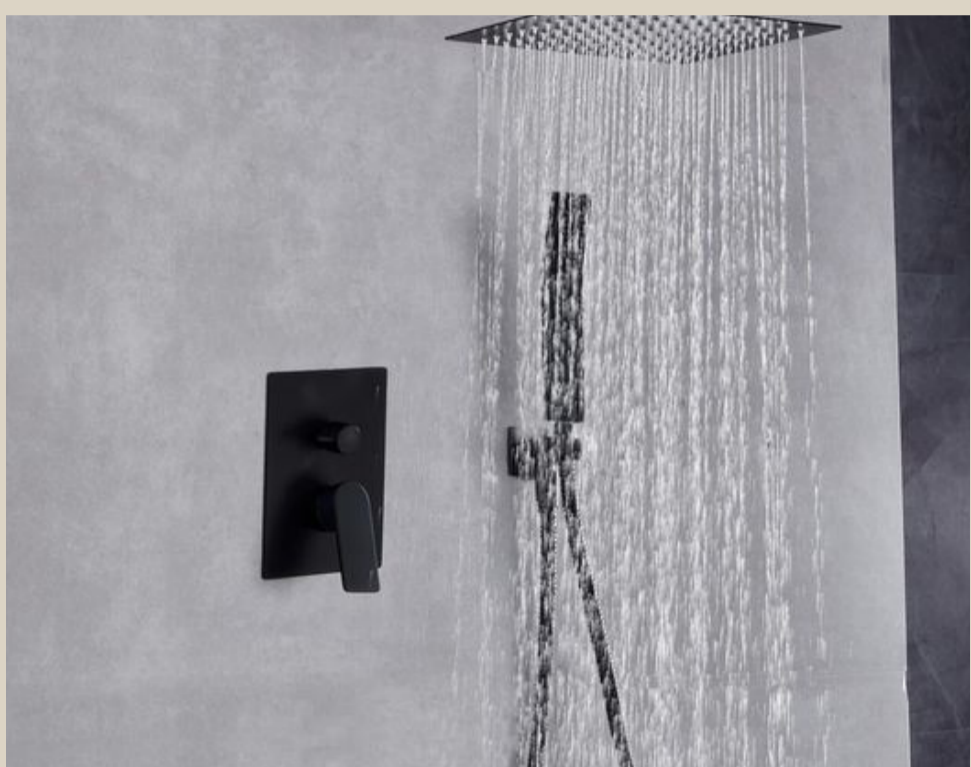

40. Bathroom accessories
Single lever mixer for shower, ITUA line
Brand URREA, code 9436NY, matte black