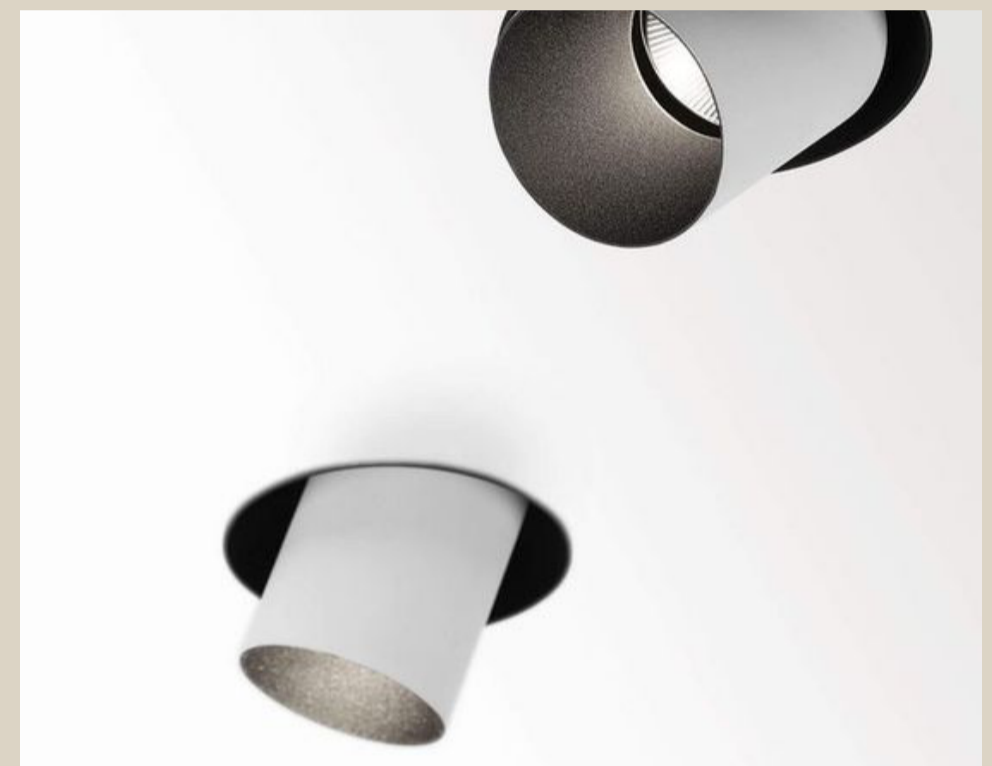

29. DL02 ALPIN LED luminaire power MAX 15W white color, recessed in ceiling for apartment social areas, rooms and bathrooms

30. DL05 ALPIN LED downlight luminaire, removable, steerable 360° and adjustable 65°, power MAX 12W, color white 3000K warm light, recessed in ceiling for apartment corridors