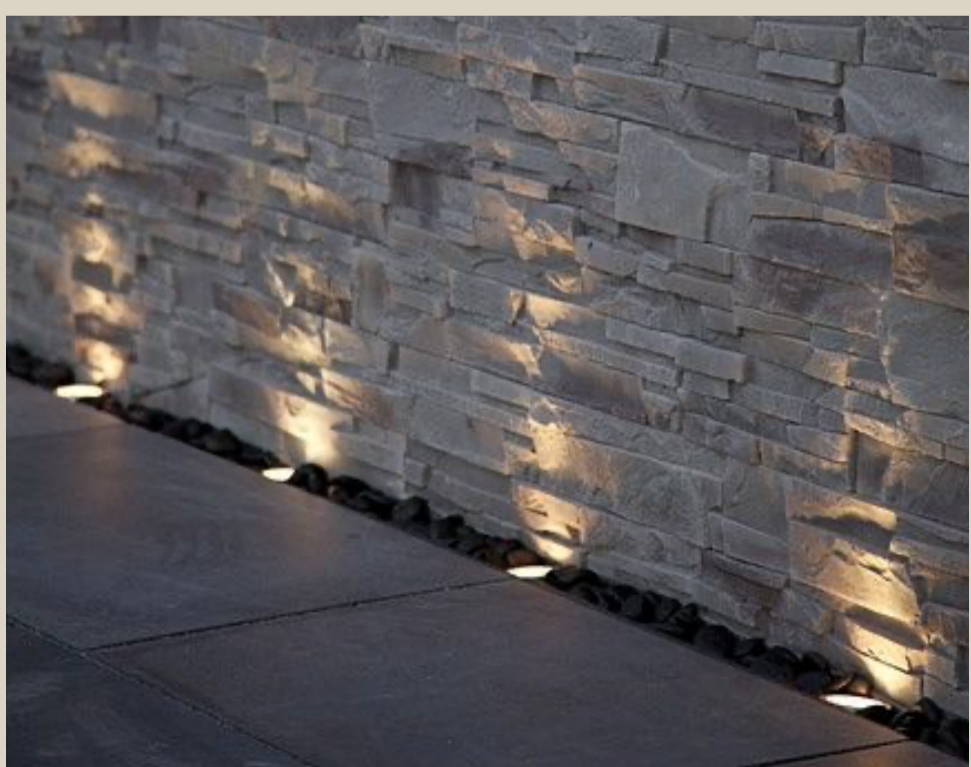

34. PI02 ALPIN LED luminaire power MAX 15W with 3000K warm light, aluminum finish, recessed in restaurant exterior floor